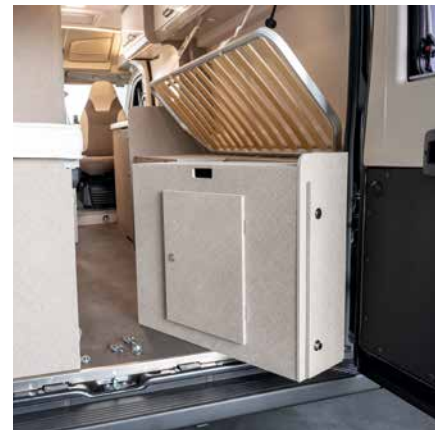

The **Davis 600** shines with plenty of room for you and additional storage space. The characteristic highlight are the single beds that are up to 2.03 metres long. The modular design of the beds makes it possible to easily fold them up, which allows for a large amount of storage space in the rear. Removable storage boxes are included, of course.

And the practical just keeps on coming: the compact kitchen block is fully equipped with a 2-burner hob, a sink and ample storage space. The refrigerator is positioned at the entrance – so you can access cool drinks from the outside as well.